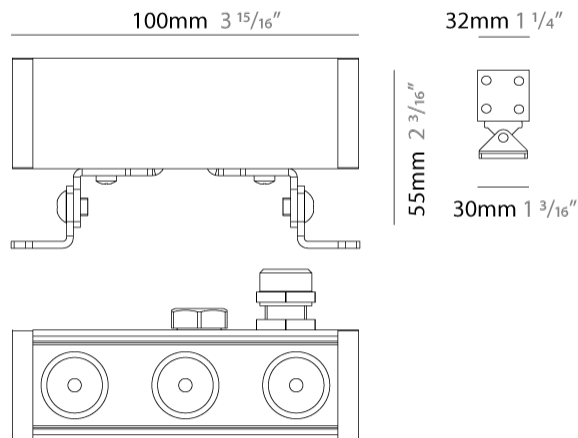

1. To build a product code in our configurator select the specify button on the base model # product page
2. To build a manual product code on this datasheet choose from the options listed below in blue font and add the suffix to the base model #

GENERAL

Series: Mini Corniche
Brand: Platek
Division: Exterior
Mounting Type: Surface
Mounting Location: Wall
Subcategory: Wallwash

PHYSICAL

Shape: Rectangle
Length (mm): 100
Length (in): 3 ¹⁵/₁₆
Width (mm): 32
Width (in): 1 ¹/₄
Height (mm): 32
Height (in): 1 ¹/₄
Extension (mm): 55
Extension (in): 2 ³/₁₆
Light Distribution: Adjustable / Direct
Weight (kg): 1.2
Weight (lbs): 2.6
Screws: A4 stainless steel
Diffuser: Clear tempered glass
Gasket: Gore-Tex valve to prevent condensation inside the fitting.
Fixture Finish: BLK / WHI / GRY / COR / ANT / BRZ
Fixture Material: Extruded Aluminum

ELECTRICAL

Lamp Type: LED
Total Output Wattage (W): 6
Dimming: Bluetooth technology or DMX
Control Gear: DMX
Driver Included: No
Driver Location: Remote
Driver Type: Constant Current - Universal
Driver Class: Class 2
Input Voltage (V): 120 - 277
Constant Current (MA): 500

LED

Number of LEDs: 4
Color Temperature (°K): RGBW
CRI: >80 CRI
Lamp Life (hrs): 60000
Special LEDs offerings: RGBW

OPTICAL

Optic°: 26 / 40 / ELL

RATINGS AND CERTIFICATIONS

Certified By: Certified for North American Standards
IP rating: IP65
IK Rating: IK07
Bug Rating: B1 U0 G0